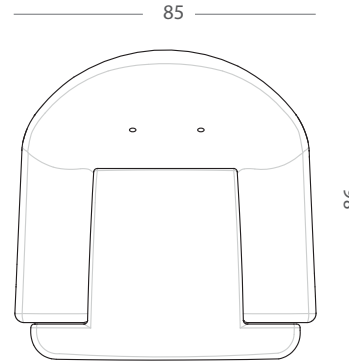

ARMCHAIR  kg  0.38m³

ARMCHAIR - AURA 21

ELSA

85

77

46

86

55

ELASTIC STRAPS

LEGS FROM WAXED OAK

COVER FABRICS

Explicit ± 3% tolerance of all elements sizes.