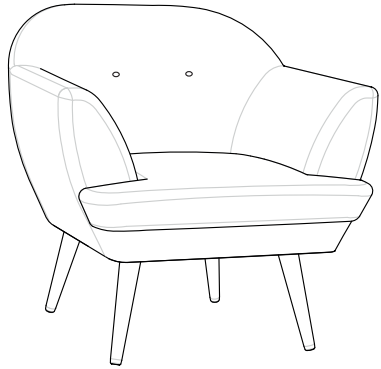

ARMCHAIR  kg  0.38m³

ARMCHAIR - AURA 21

ELSA

85

77

46

86

55

ELASTIC STRAPS

LEGS FROM WAXED OAK

COVER FABRICS

Explicit ± 3% tolerance of all elements sizes.