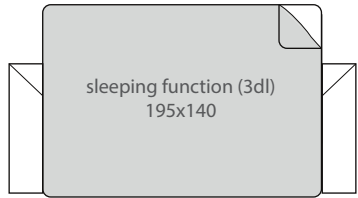

3 seater sofa with sleeping function (3dl)
240 x 95

3 seater sofa
216 x 92

2 seater sofa
170 x 92

armchair
97 x 85

pouf
50x50

WILLIAM

240

79

44

95

55

50

45

*IN 3DL VERSION